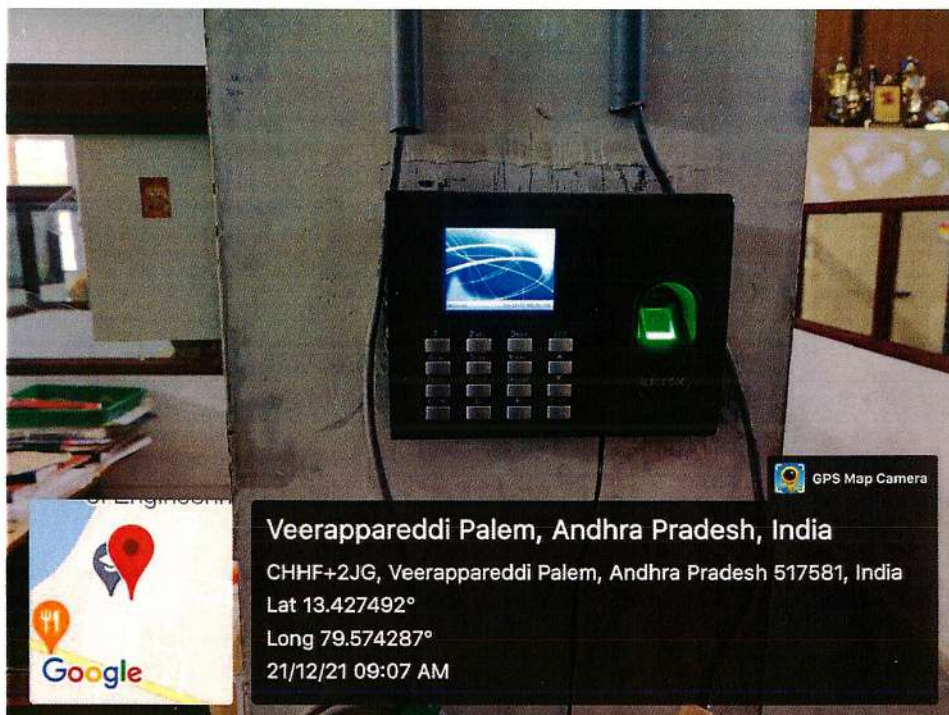

Puttur -517583, Chittoor District, A.P. (India)

1. LAN Facility

2. WIFI Facility

3. Server Room

4. WIFI Access Point

5. Faculty Biometric

Kennedy
PRINCIPAL
Siddharth Institute of Engineering & Technology
Siddharth Nagar
PUTTUR - 517583, Chittoor Dist.