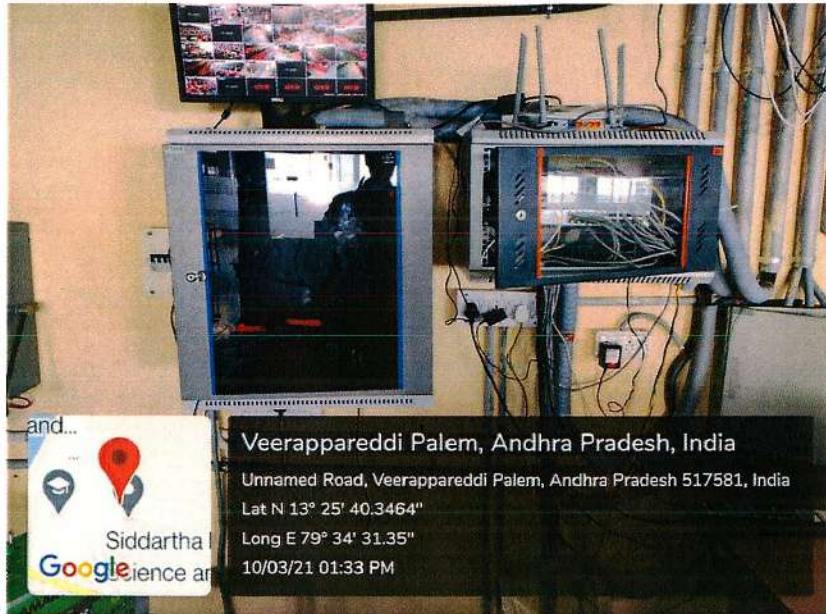

Puttur -517583, Chittoor District, A.P. (India)

1. LAN Facility

2. WIFI Facility

3. Server Room

4. WIFI Access Point

5. Faculty Biometric

Kennedy
PRINCIPAL
Siddharth Institute of Engineering & Technology
Siddharth Nagar
PUTTUR - 517583, Chittoor Dist.