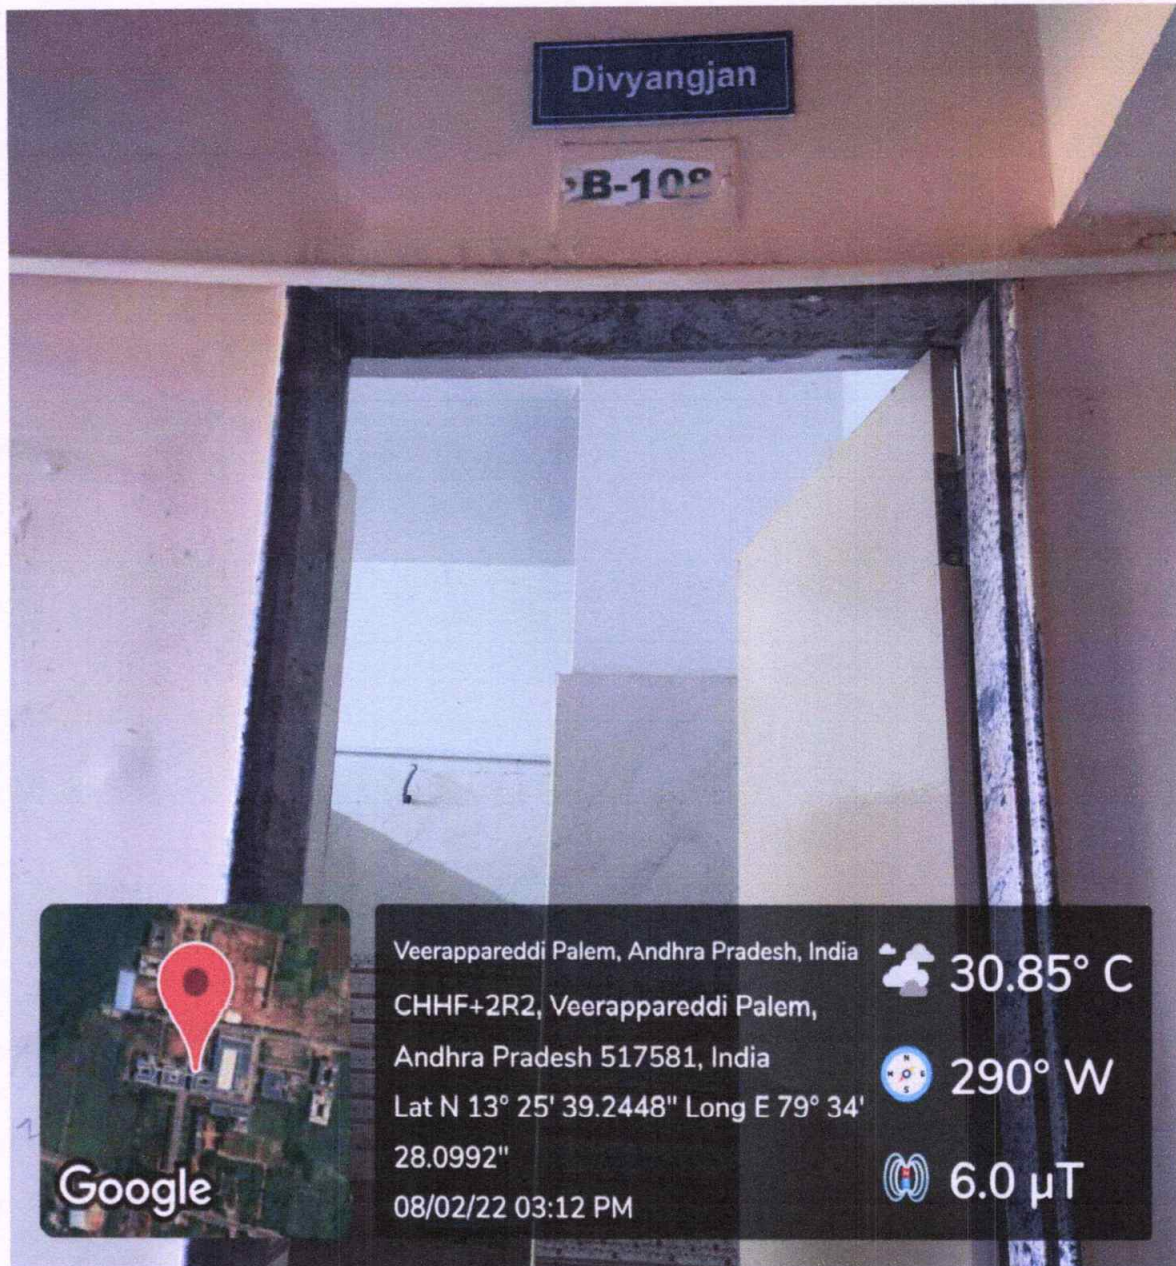

2. Disabled-friendly washrooms

Fig. Provision for Washrooms for differently abled people in the college campus

Keneedy
PRINCIPAL
Siddharth Institute of Engineering & Technology
Siddharth Nagar
PUTTUR - 517583, Chittoor Dist.